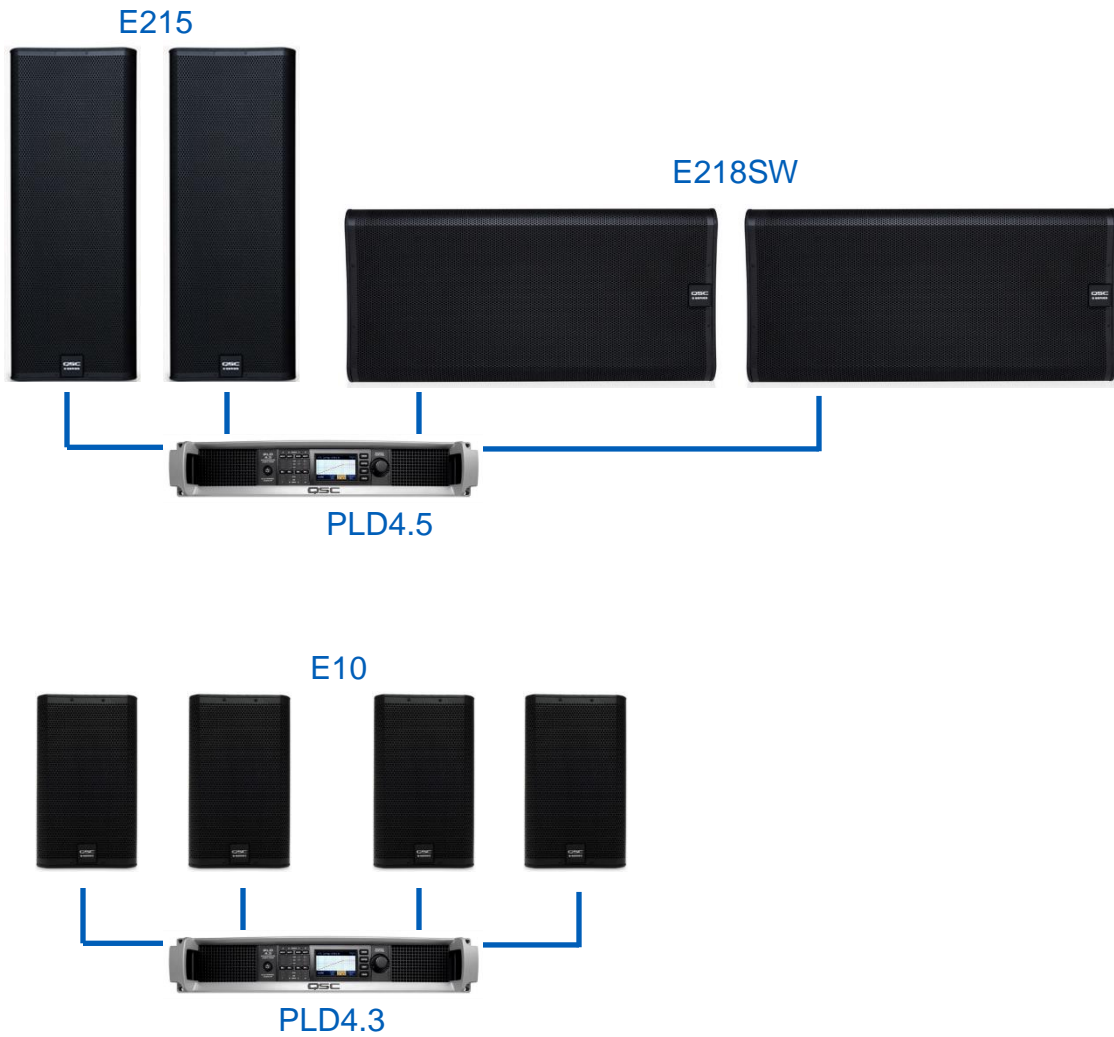

LIVE SET

250 to 600+ People

Total Power 7500 W