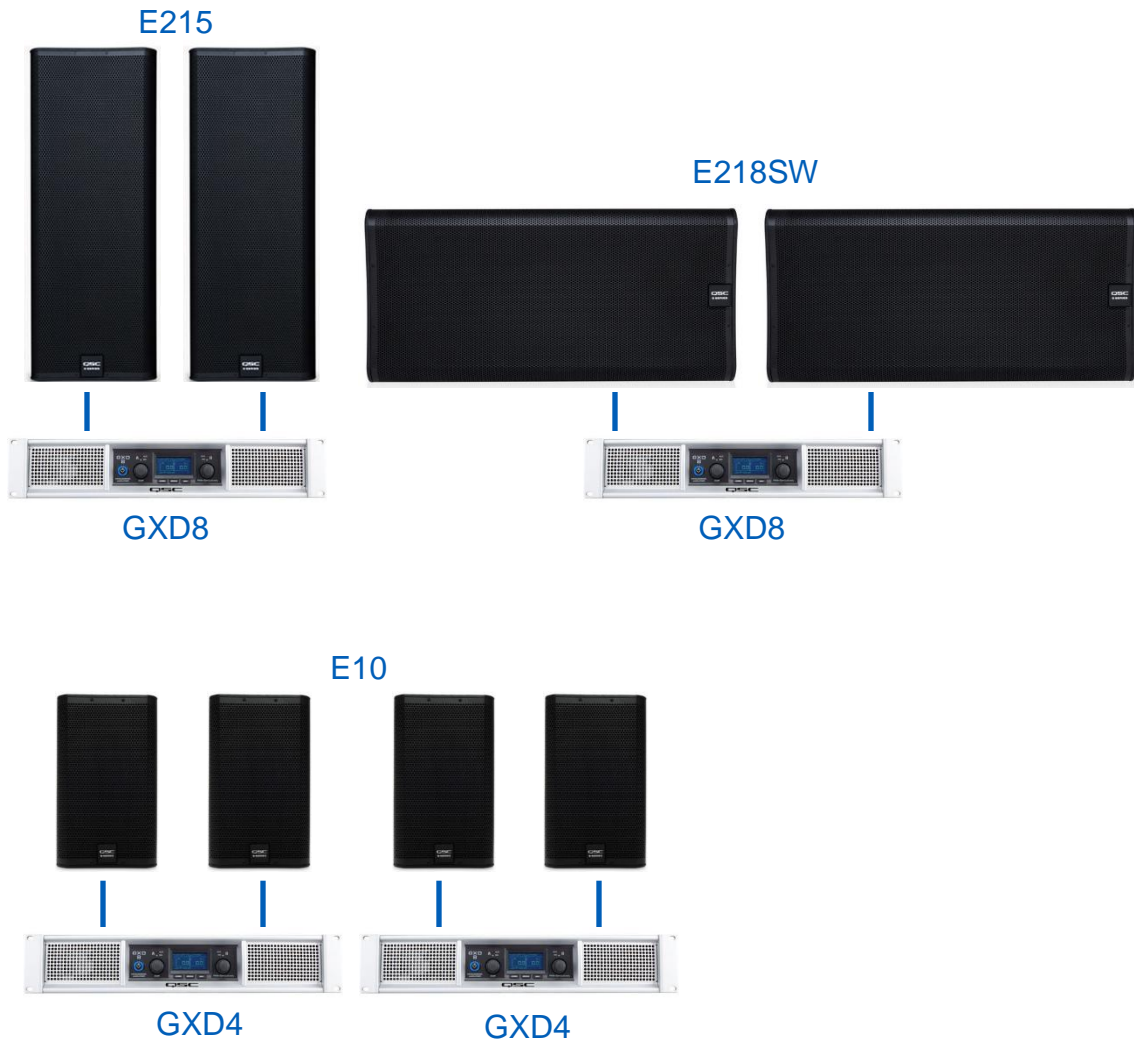

# CLUB SET PREMIUM

  
250 to 600+ People

Total Power 10'000 W

**QSC** PROFESSIONAL

# LIVE SET

  
250 to 600+ People

Total Power 6400 W